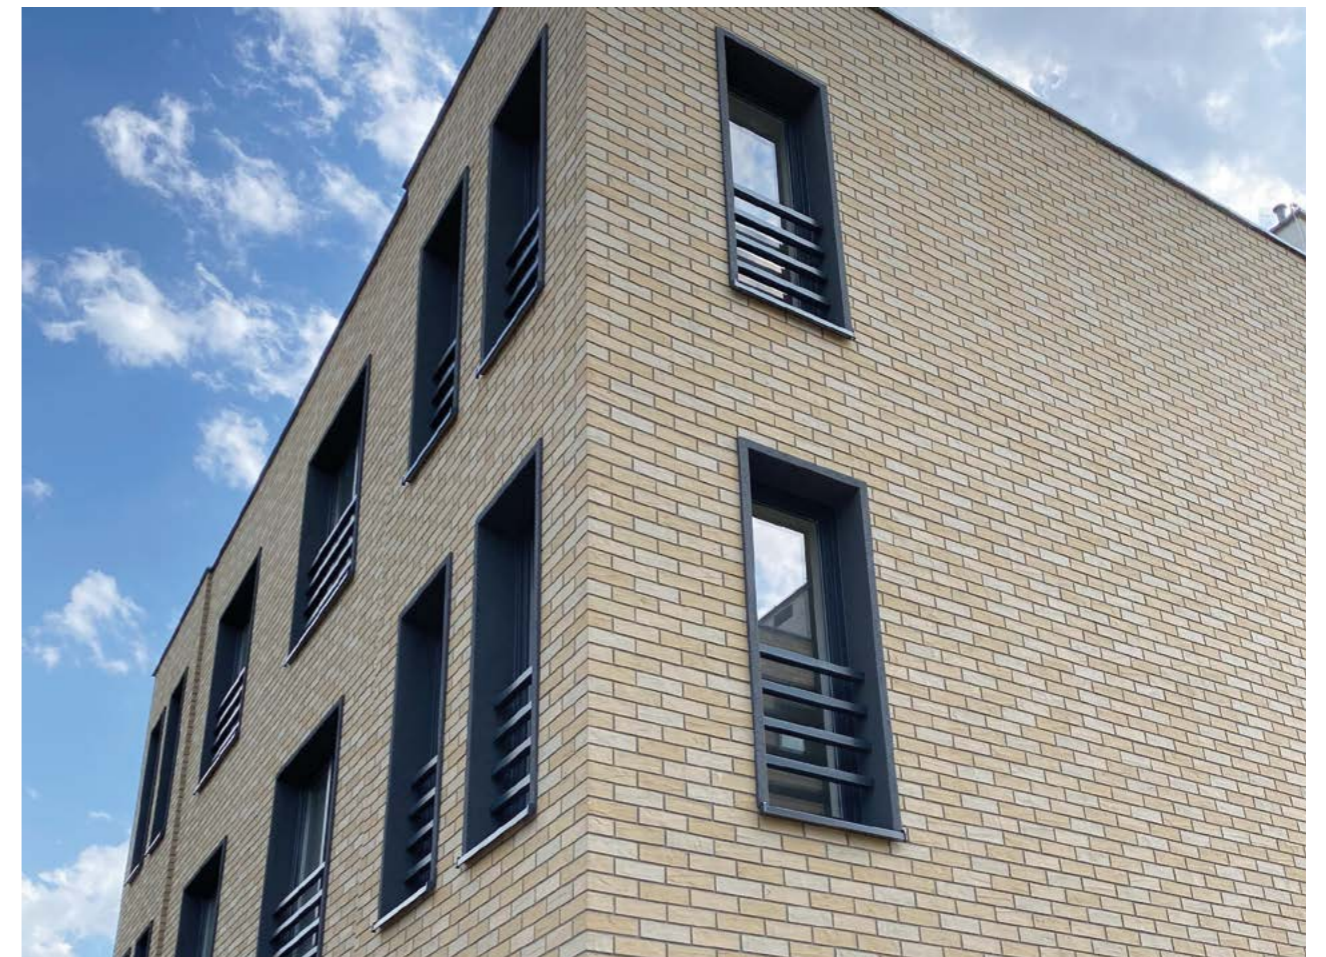

RÉALISATIONS

realizations
durchgeführte projekte